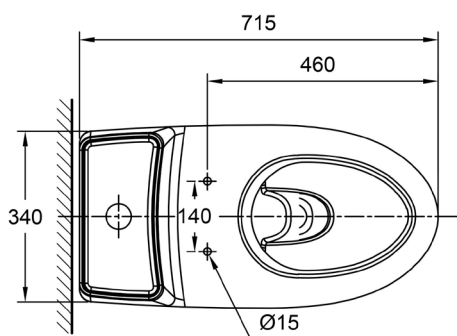

CL25305-6DACTSTN

Flexio

Flexio One Piece 3/4.2L Slow SC WT