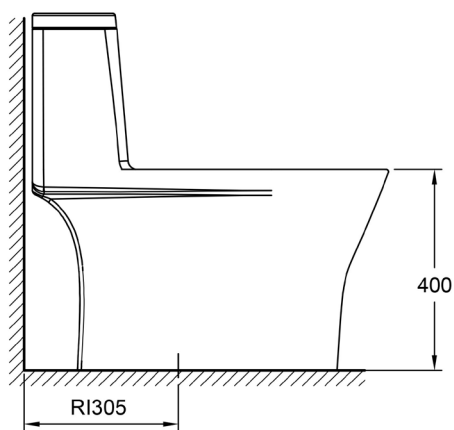

CL25305-6DACTSTN

Flexio

Flexio One Piece 3/4.2L Slow SC WT