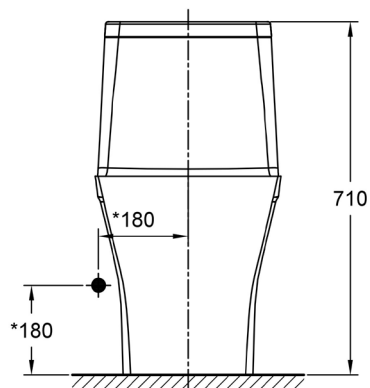

CL25305-6DACTSTN

Flexio

Flexio One Piece 3/4.2L Slow SC WT