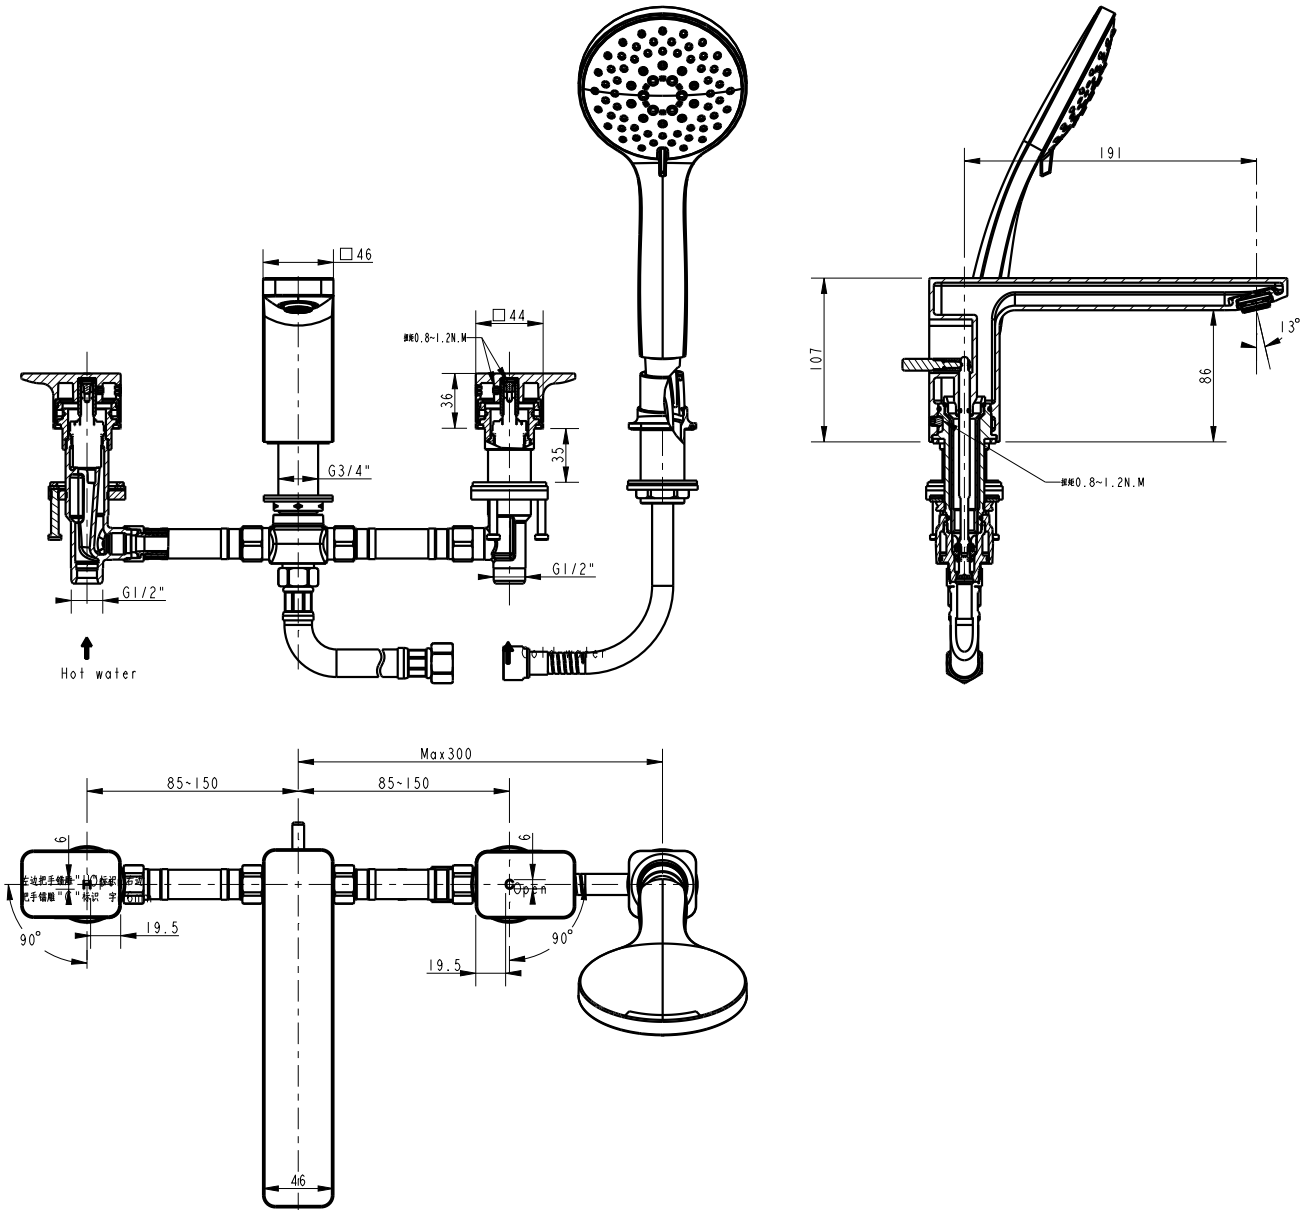

FFAS1300-601DA0BT0

Acacia_test

A-E deck-mounted B&S basin mixer_PWS