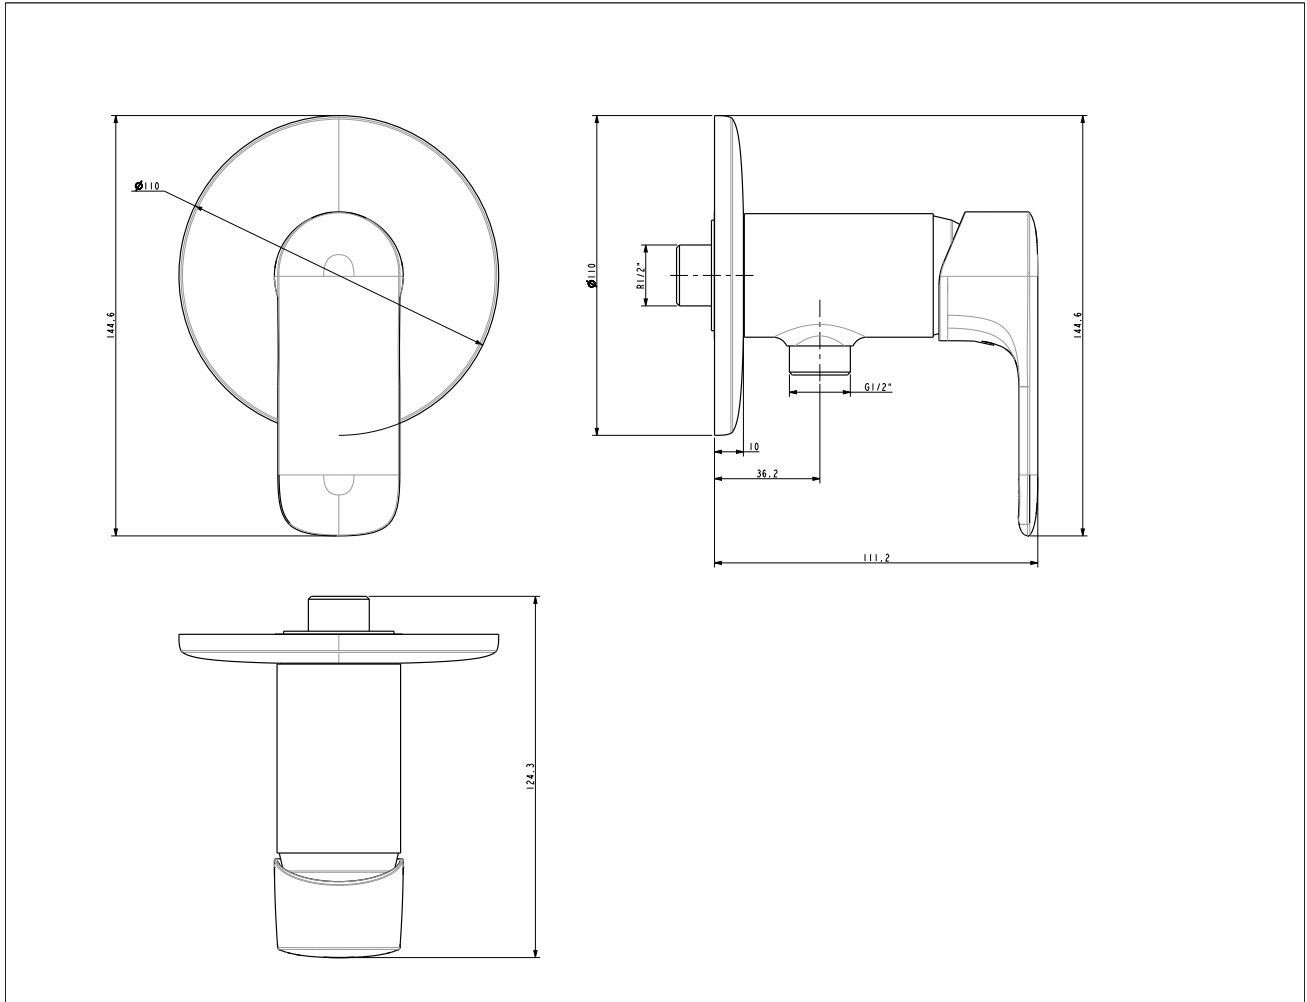

FFAS1M26-709500BTO

Loven

Loven exposed shower mono

STYLE SEGMENT

- Modern

KEY SPECIFICATIONS

- Product Description: Concealed Shower Mono
- Bathroom Faucet Type: Concealed Bath & Shower
- Colour: Chrome
- Hand Shower Included: No
- Flow Rate:
- 13.92L/Min @0.1MPa

FFAS1M26-709500BTO

Loven

Loven exposed shower mono

Product	Description	Concealed Shower Mono
	Weight (kg)	0.81 kg
	Dimensions (mm)	110X110X125 mm
	Finish	Chrome
	Flow Rate	13.92L/Min @0.1MPa
	Mounting Location	Wall Mount
Material & Color	Material	Zinc Die Cast
	Color	Chrome
Bathroom Faucet	Type	Concealed Bath & Shower
Faucet	Type	Mono
Connection	Size (mm)	21
	Size (inches)	G1/2"
Handle	Material	Zinc Die Cast
	Type	Lever
	No. of Handles	1