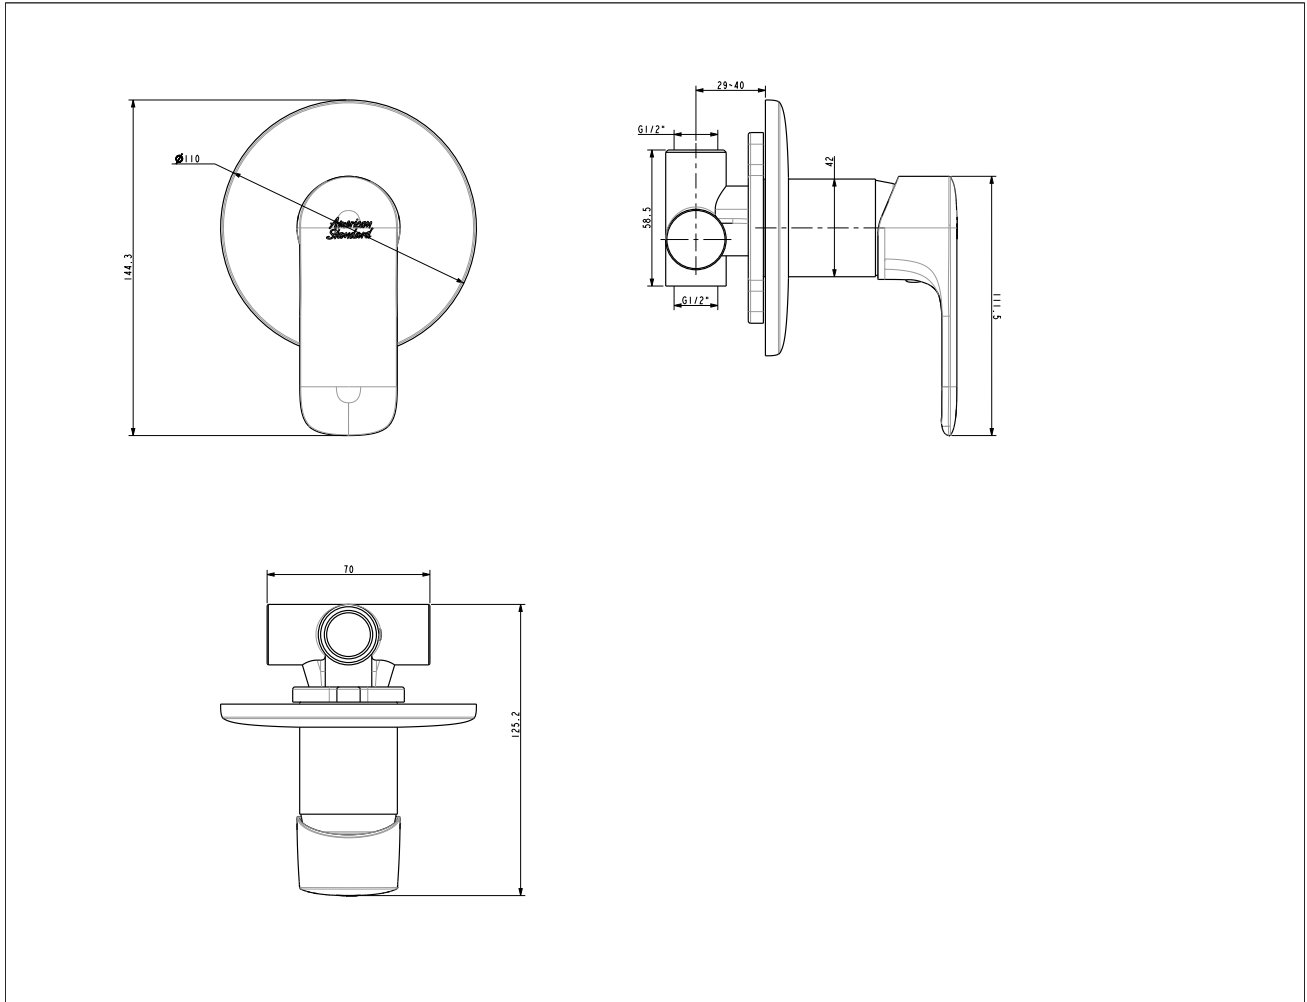

FFAS1M36-709500BT0

Loven

Loven concealed shower mono

STYLE SEGMENT

- Modern

KEY SPECIFICATIONS

- Product Description: Concealed Shower Mono
- Bathroom Faucet Type: Concealed Bath & Shower
- Colour: Chrome
- Hand Shower Included: No
- Flow Rate: 13.92L/min@0.1MPa

FFAS1M36-709500BTO

Loven

Loven concealed shower mono

Product	Description	Concealed Shower Mono
	Weight (kg)	1.1 kg
	Dimensions (mm)	110X110X125 mm
	Finish	Chrome
	Flow Rate	13.92L/min@0.1MPa
	Mounting Location	Wall Mount
Material & Color	Material	Zinc Die Cast
	Color	Chrome
Bathroom Faucet	Type	Concealed Bath & Shower
Faucet	Type	Mono
Connection	Size (mm)	26
	Size (inches)	G1/2"
Handle	Material	Zinc Die Cast
	Type	Lever
	No. of Handles	1