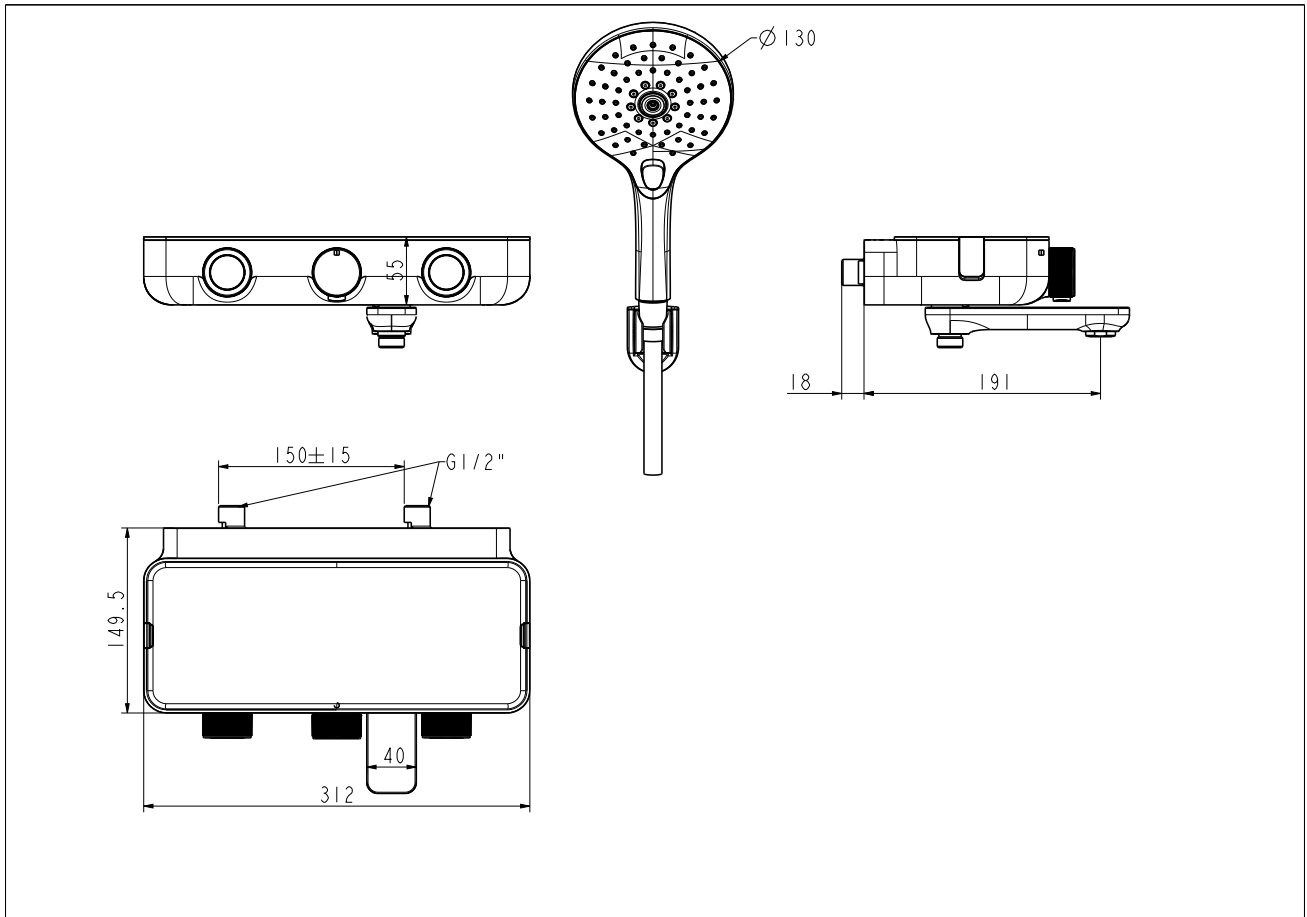

EasySET Exposed Bath & Shower Auto Temperature Mixer with Shower Kit

FFAS4954-601500BTO

Easyset

EasySET Exposed Bath & Shower Auto Temperature Mixer with Shower Kit

Product	Description	ES Exposed B&S AutoTempMixer with S Kit
	Weight (kg)	6.8
	Dimensions (mm)	312x149.5x55
	Finish	Chrome
	Flow Rate	11 L/M for spout,4.3 L/M for hand shower
	Mounting Location	Contact us for more information
Material & Color	Material	Brass
	Color	Contact us for more information
Bathroom Faucet	Type	Contact us for more information
Faucet	Type	Contact us for more information
Connection	Size (mm)	Contact us for more information
	Size (inches)	Contact us for more information
Handle	Material	Contact us for more information
	Type	Contact us for more information
	No. of Handles	Contact us for more information