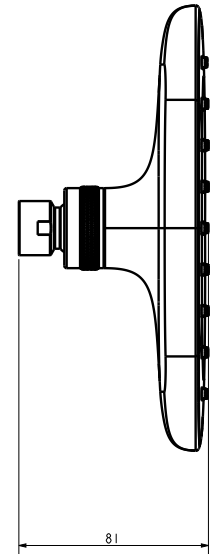

## 12" Head Shower for Exposed EasySET\_PWS

### KEY SPECIFICATIONS

- Product Description: 12" Head Shower for Exposed EasySET
- Showerhead Diameter: G1/2
- Material: Plastic
- Flow Rate: 7.21
- Shower Arm Connection Size (mm): N/A
- Shower Arm Connection Type: G1/2
- Additional Components Included: N/A
- Shower Arm Included (Y/N): No

### STANDARDS AND CERTIFICATIONS

- GB/T 23447-2009

FFASS515-000DA0BT0

Easyset

12" Head Shower for Exposed EasySET\_PWS

FFASS515-000DA0BT0

Easysset

## 12" Head Shower for Exposed EasySET\_PWS

Product	Description	Contact us for more information
	Weight (kg)	0.78
	Material	Plastic
	Flow Rate	7.21
Showerhead	Diameter (mm)	G1/2
Shower Arm	Connection Size (mm)	N/A
	Connection Type	G1/2
	Included (Y/N)	No
	Type	N/A
Components	Additional Components Included	N/A