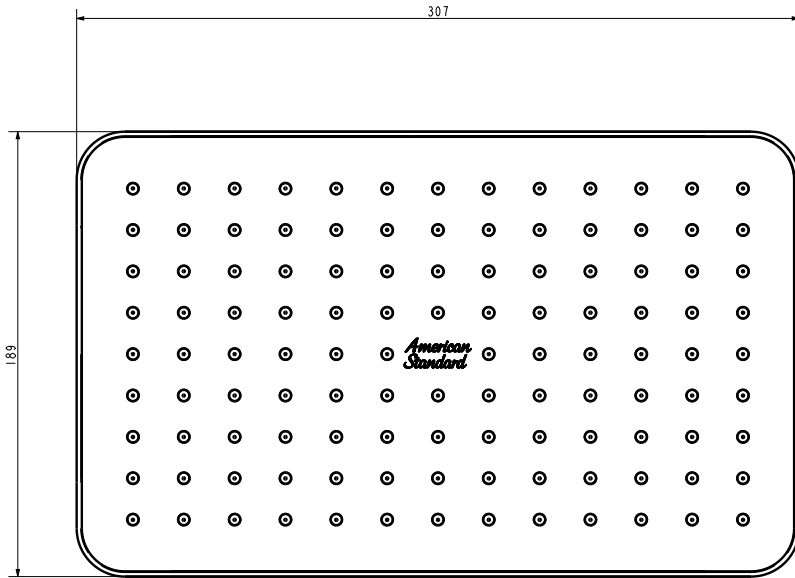

### KEY SPECIFICATIONS

- Product Description: 12" Head Shower for Exposed EasySET
- Showerhead Diameter: G1/2
- Material: Plastic
- Flow Rate: 7.21
- Shower Arm Connection Size (mm): N/A
- Shower Arm Connection Type: G1/2
- Additional Components Included: N/A
- Shower Arm Included (Y/N): No

### STANDARDS AND CERTIFICATIONS

- GB/T 23447-2009

FFASS515-000DA0BT0

Easyset

12" Head Shower for Exposed EasySET\_PWS

FFASS515-000DA0BT0

Easysset

## 12" Head Shower for Exposed EasySET\_PWS

Product	Description	Contact us for more information
	Weight (kg)	0.78
	Material	Plastic
	Flow Rate	7.21
Showerhead	Diameter (mm)	G1/2
Shower Arm	Connection Size (mm)	N/A
	Connection Type	G1/2
	Included (Y/N)	No
	Type	N/A
Components	Additional Components Included	N/A