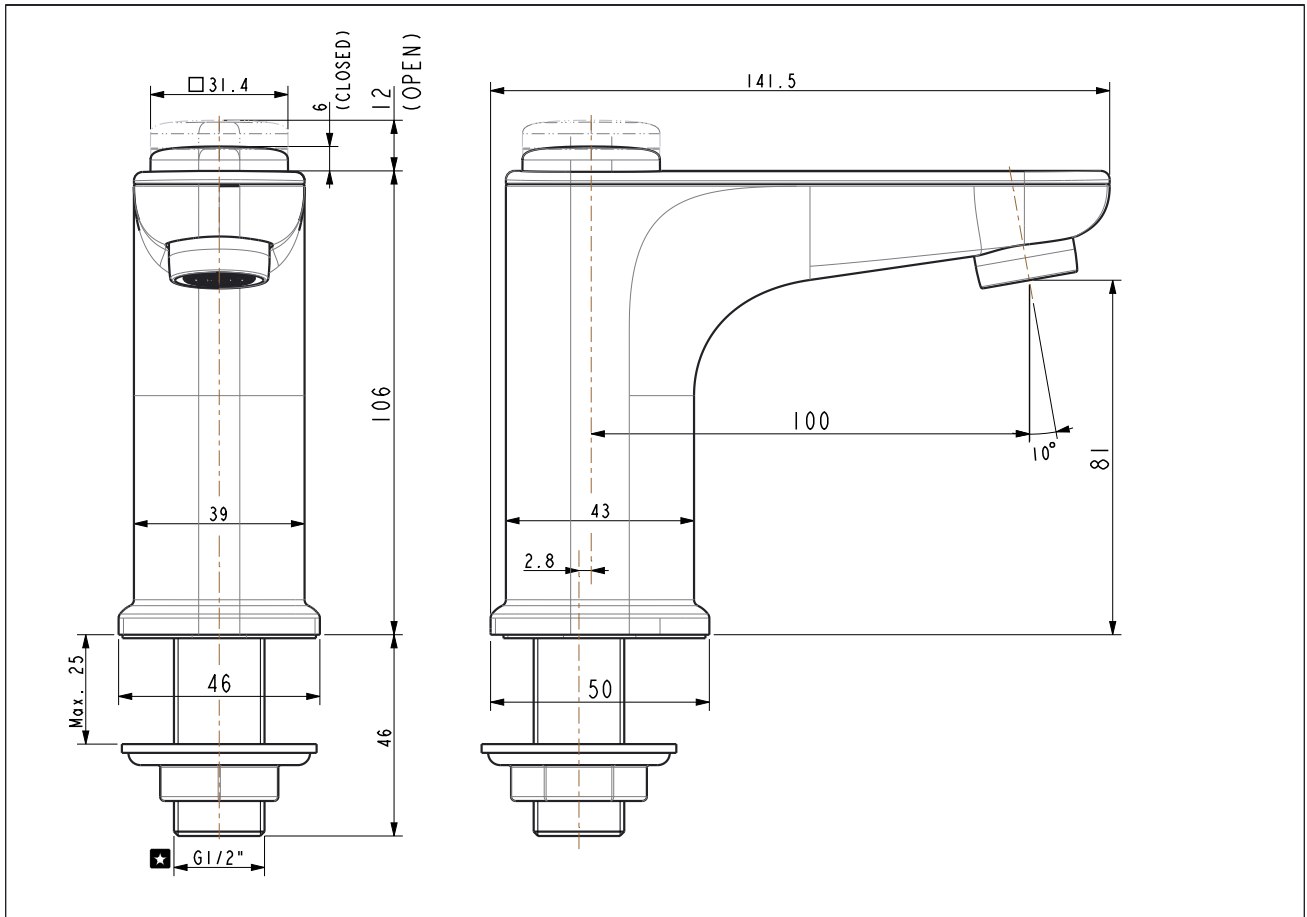

- Product Description: EasyFLO Basin Mono (Glossy White)-TH
- Colour: White
- Faucet Type: Mono
- No. of Faucet Holes Required: 1
- Flow Rate: 3.87(Water Press 0.1MPa) litre per minute
- Is Drain Included: No
- Connection Size (inches): G1/2 in

- TIS 2067-2552
- GB 18145-2014

FFAST823-109090BT0

American Standard

EasyFlo

EasyFLO Basin Mono (Glossy White)-TH

Basin Faucet

EasyFlo

EasyFLO Basin Mono (Glossy White)-TH

Basin Faucet

Product	Description	EasyFLO Basin Mono (Glossy White)-TH
	Weight (kg)	0.7 kg
	Finish	Lacquer
	Flow Rate	3.87(Water Press 0.1MPa) litre per minute
	Mounting Location	Deck Mount
Material & Color	Material	Plastic
	Color	White
Faucet	Type	Mono
	No. of Holes Required	1
Connection	Size (mm)	DN15 mm
	Size (inches)	G1/2 in
Handle	Material	Plastic/Brass
	Type	Push Button
	No. of Handles	1
Components	Drain Included	No
	Included	N/A
	Excluded	N/A
Spout	Hose Thread in Spout	No
	Dimensions (mm)	100 mm
	Type	Integrated
Valve	Type	Push button