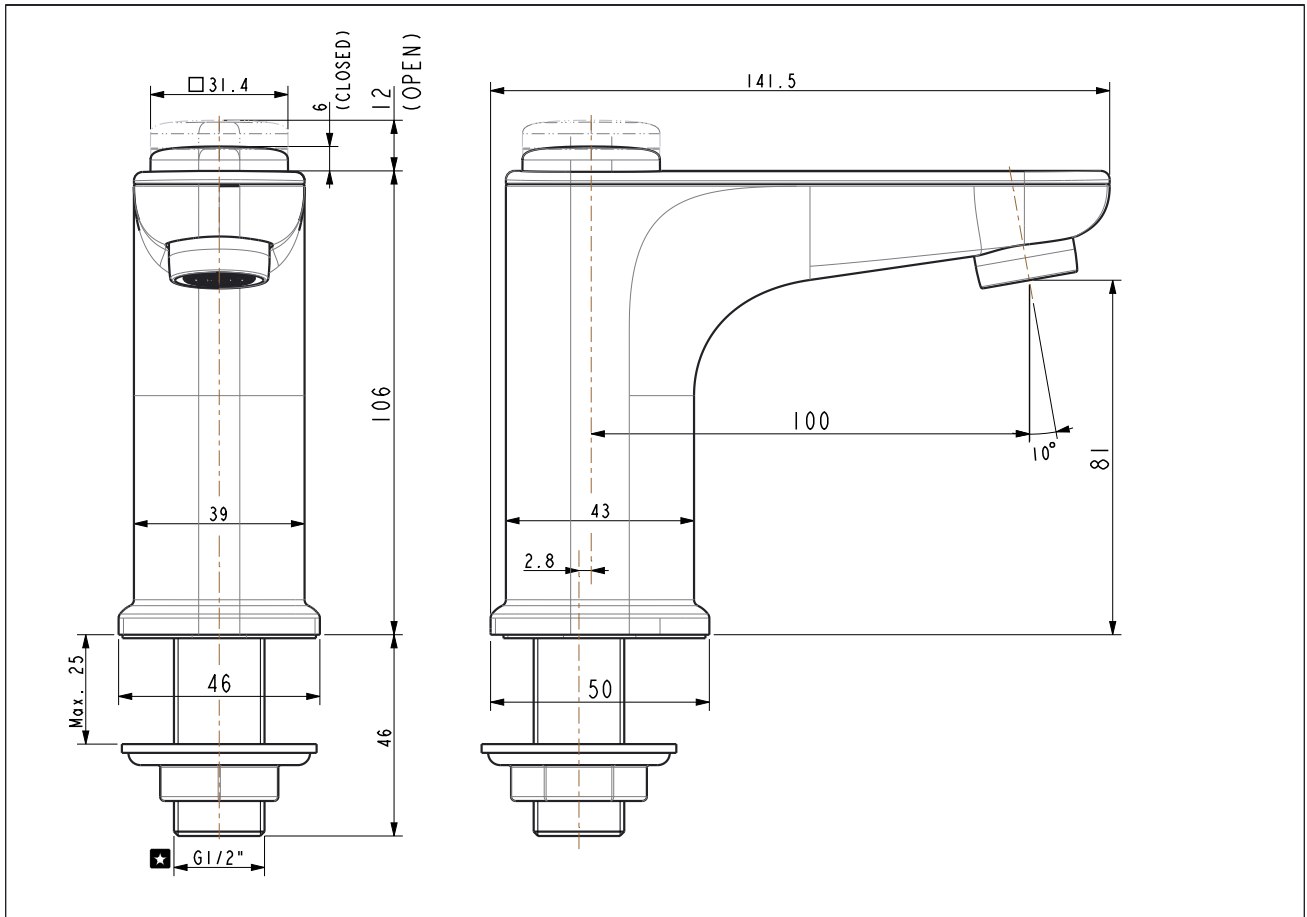

FFAST823-109500BT0

American Standard

EasyFlo

EasyFLO Basin Mono (Chrome) -
TH

Basin Faucet