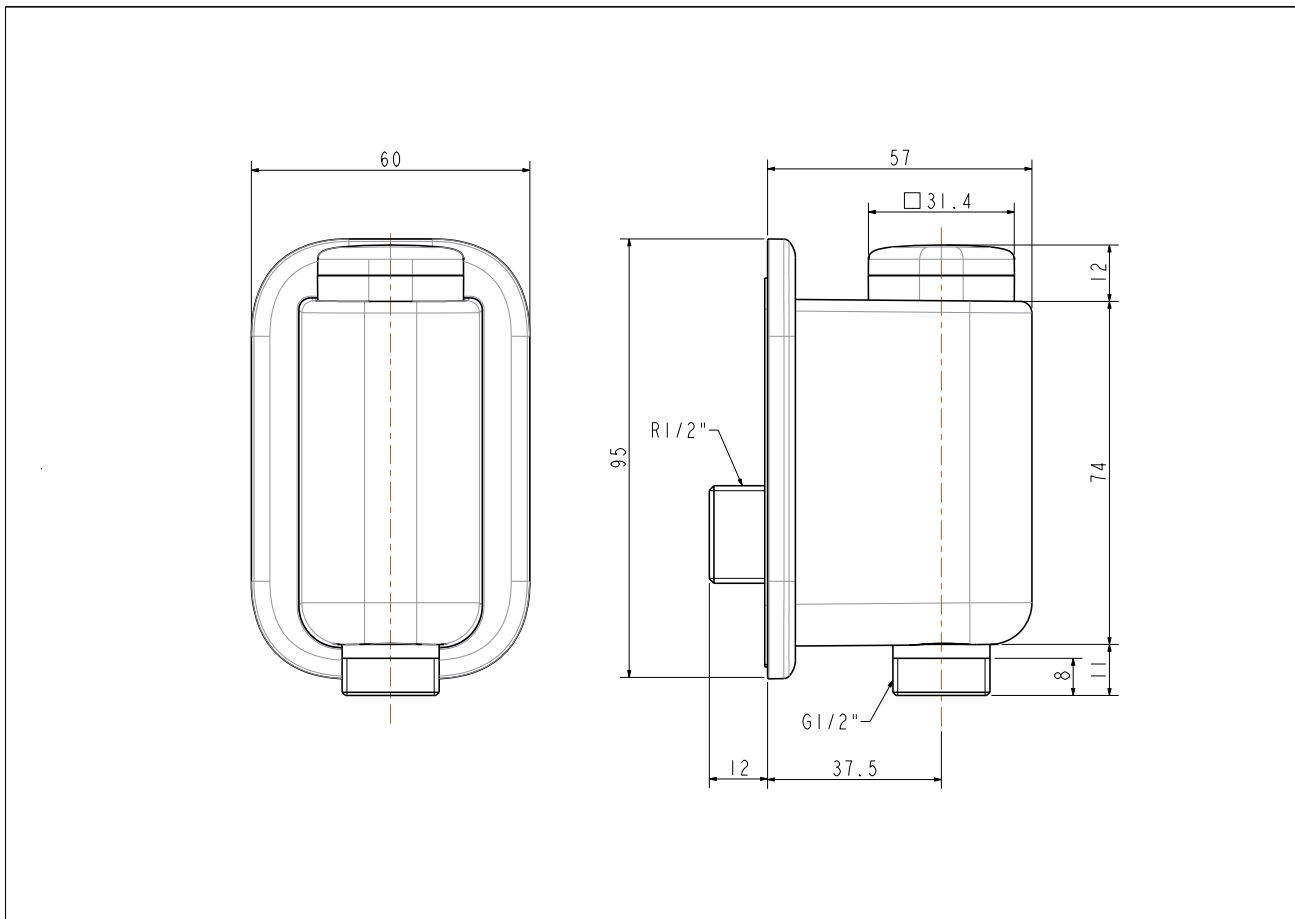

FFAST825-709440BTO

EasyFLO

EasyFLO Exposed Shower Mono (Matt Black)EasyFLO Exposed Shower Mono (Matt Black)

Product	Description	EasyFLO Exposed Shower Mono (Matt Black)-TH
	Weight (kg)	0.32
	Dimensions (mm)	37.5
	Finish	Lacquer
	Flow Rate	7.67(Water Press 0.1MPa)
	Mounting Location	Deck Mount
Material & Color	Material	Plastic
	Color	Black
Bathroom Faucet	Type	Bath & Shower
Faucet	Type	Mono
Connection	Size (mm)	DN15
	Size (inches)	R1/2
Handle	Material	Plastic/Brass
	Type	Push Button
	No. of Handles	1